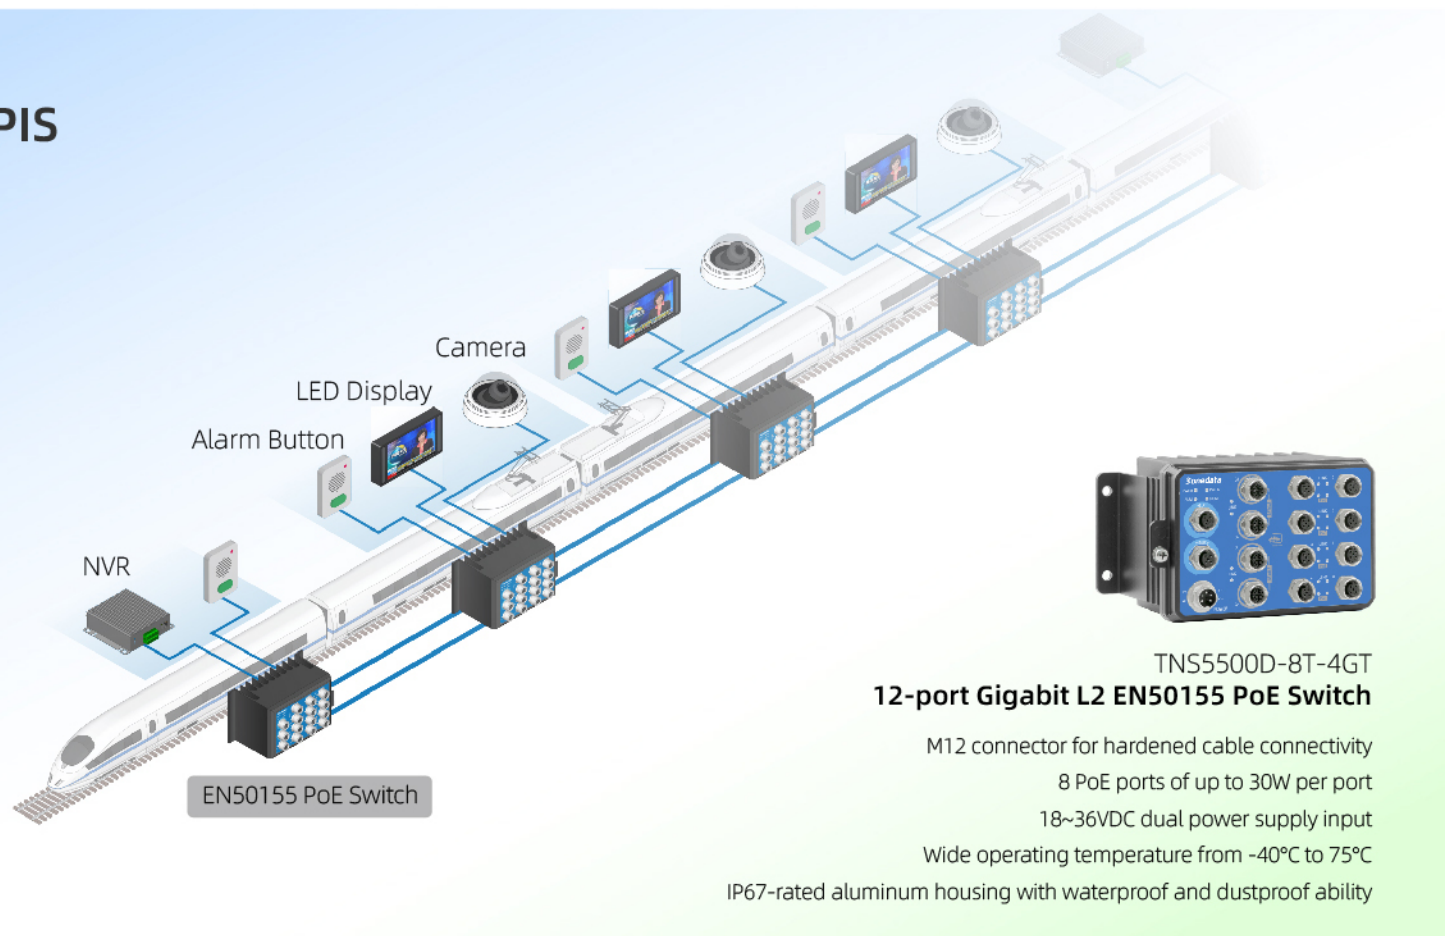

PIS

IP Surveillance System

Rugged Ethernet for railway safety and reliability

3onedata Co., Ltd.

Add: 3/B, Zone 1, Baiwangxin High Technology Industrial Park, Songbai Road, Nanshan District, Shenzhen, 518105, China