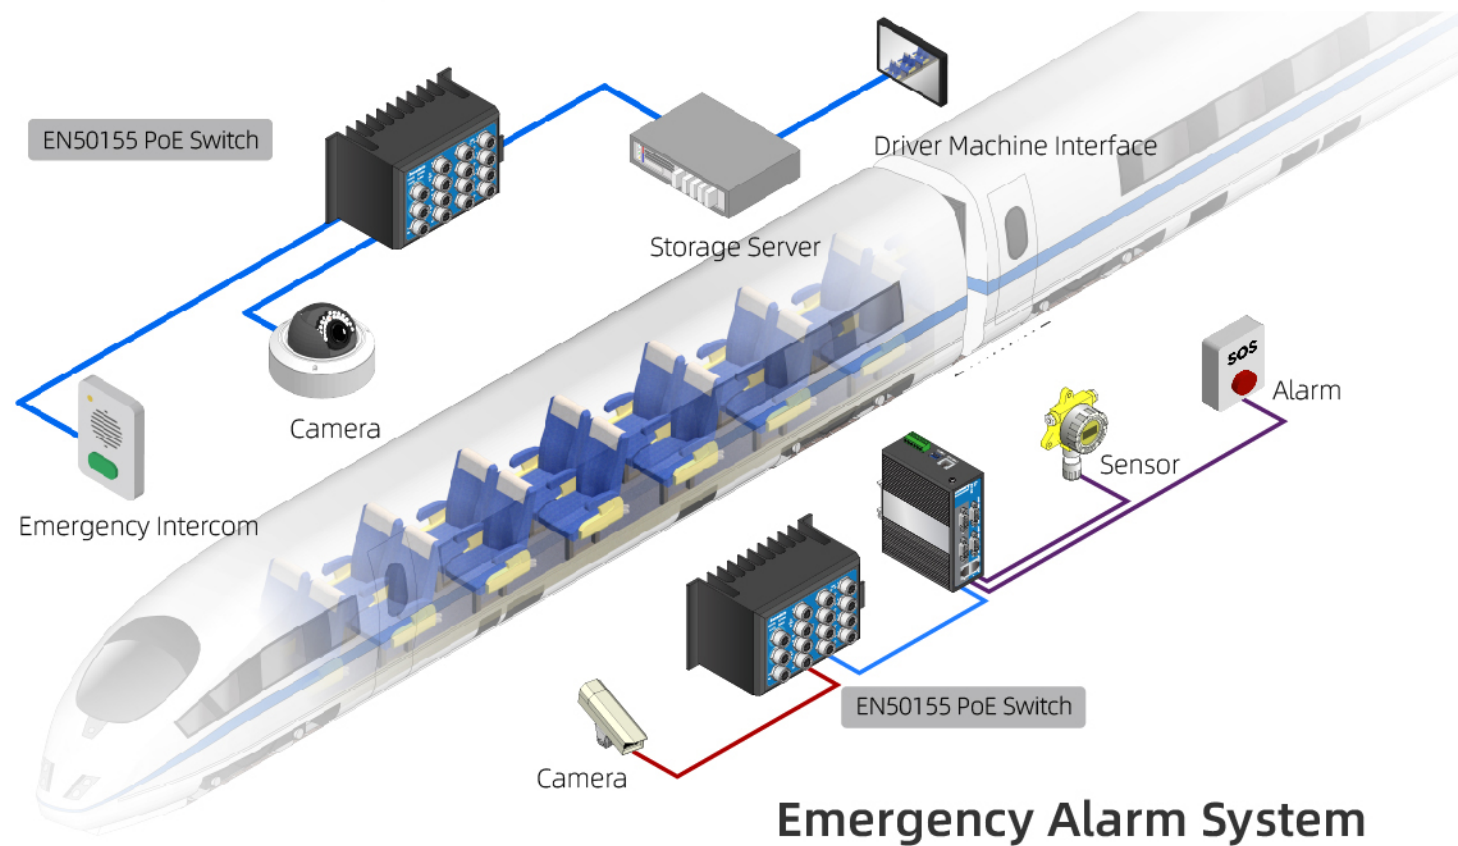

PIS

IP Surveillance System

Rugged Ethernet for railway safety and reliability

3onedata Co., Ltd.

Add: 3/B, Zone 1, Baiwangxin High Technology Industrial Park, Songbai Road, Nanshan District, Shenzhen, 518105, China